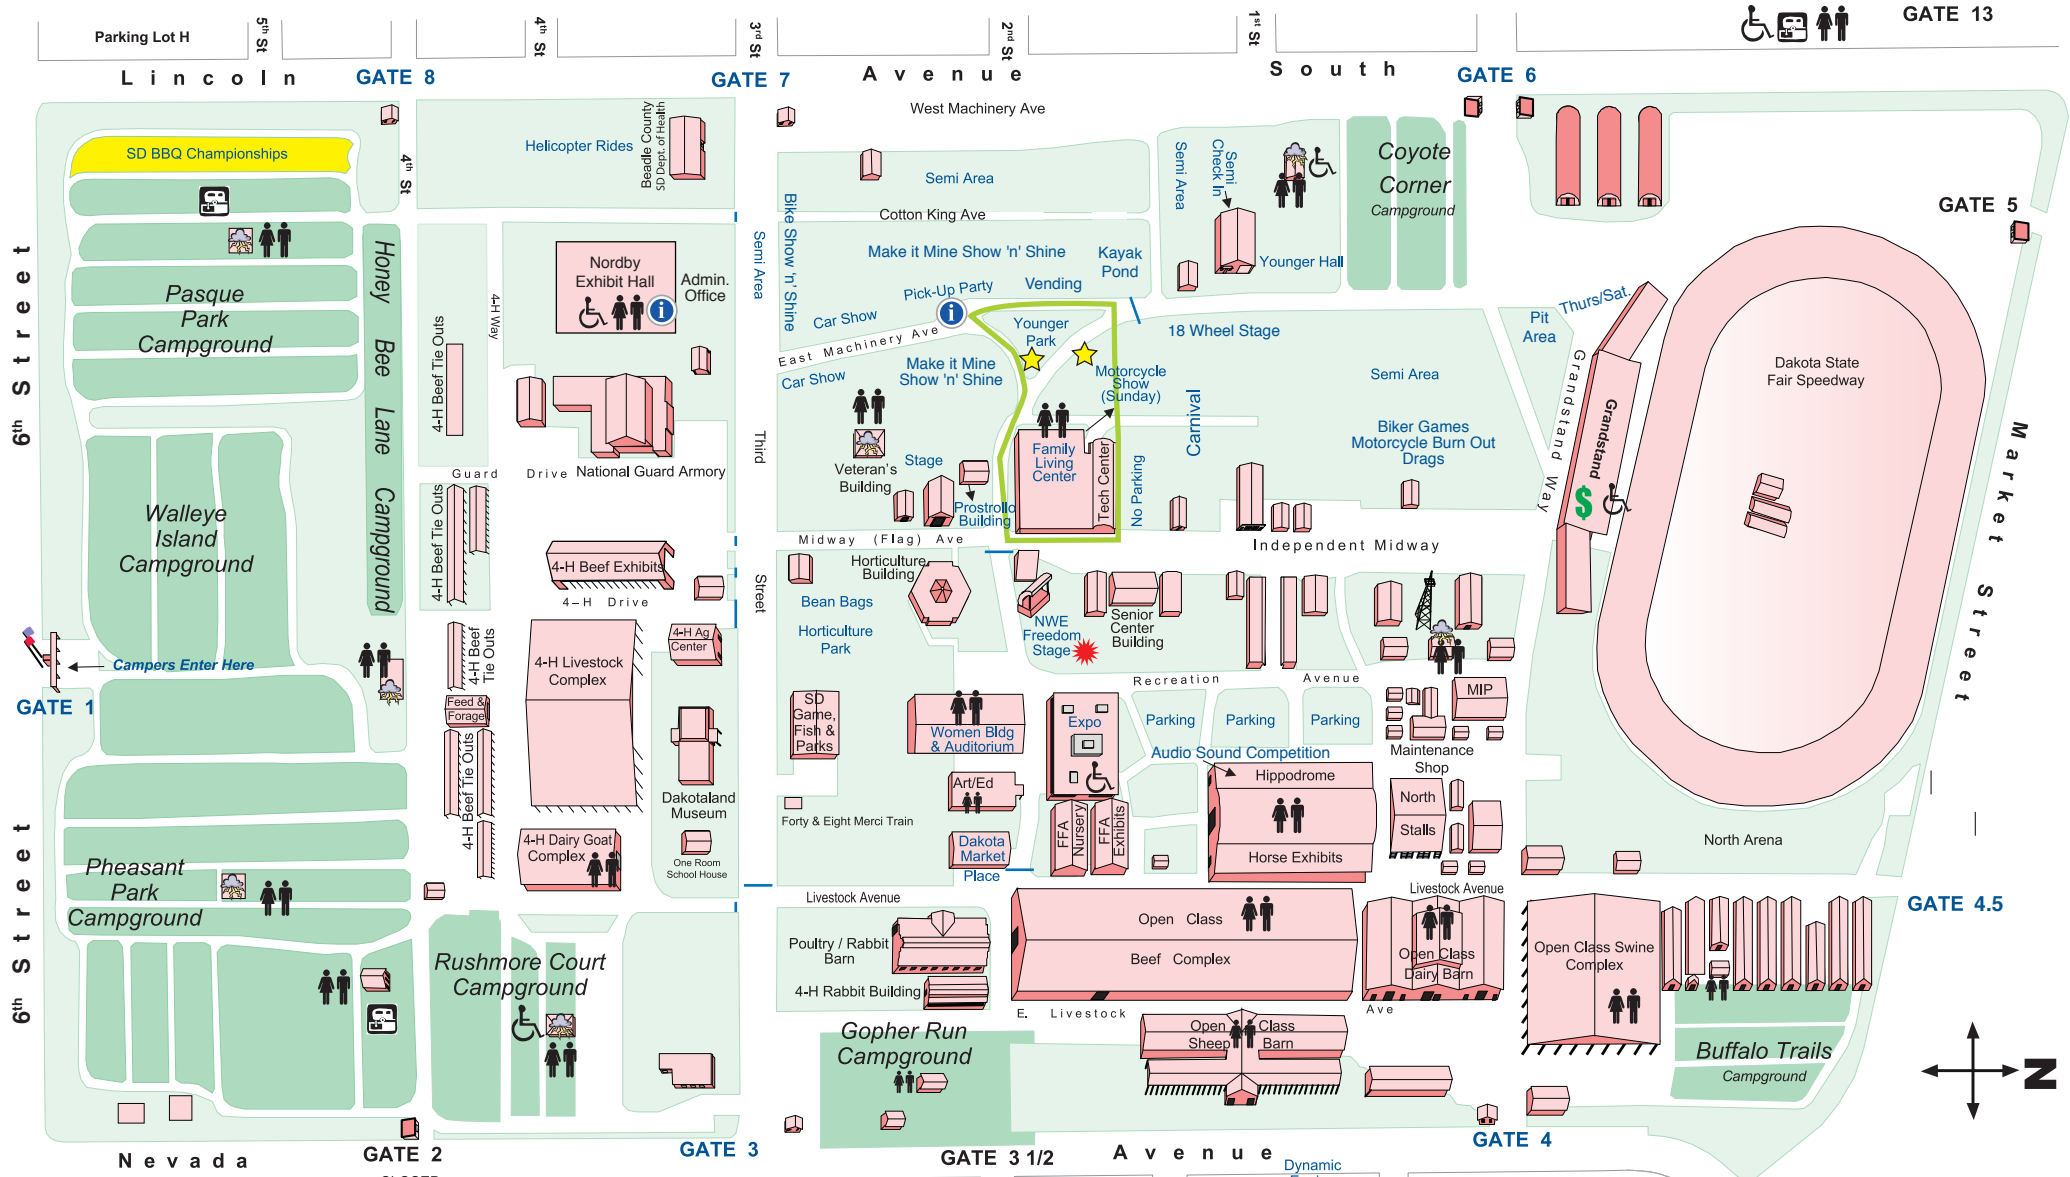

GATE 13

- Dump Stations
- Information
- Handicapped Restroom
- Roadblock
- Food
- Restroom
- Storm Shelter
- ATM
- Golf Cart Restricted Area

wheeljam.com

Thomsen Root Beer | Mayer Grain & Trucking - Frankfort, SD

*Gate times vary during Wheel Jam. Please check schedule for Gate openings & closures.