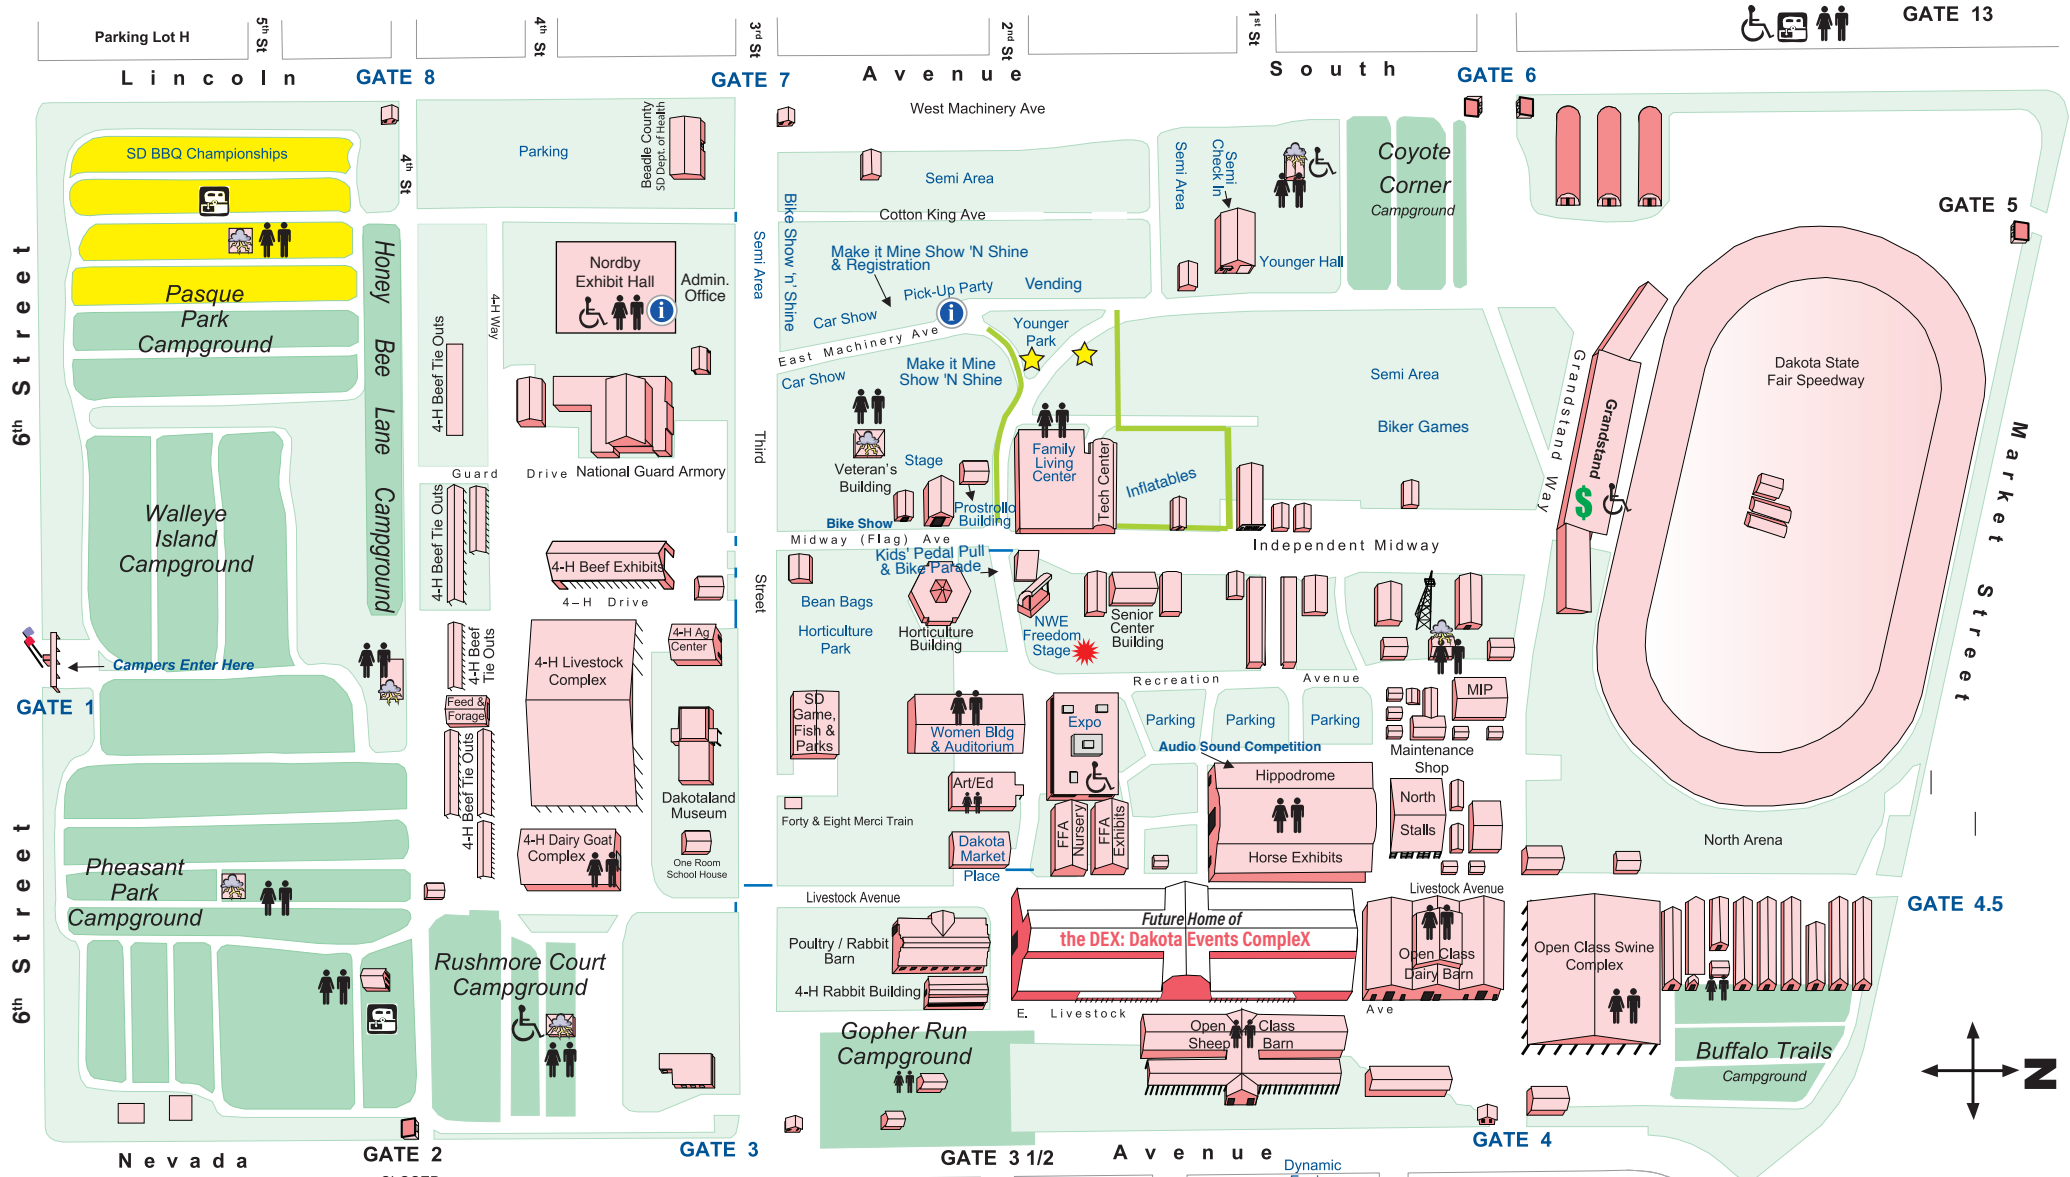

GATE 13

- Dump Stations
- Information
- Handicapped Restroom
- Roadblock
- Food
- Restroom
- Storm Shelter
- ATM
- Golf Cart Restricted Area

WheelJam.com

*Gate times vary during Wheel Jam. Please check schedule for Gate openings & closures.